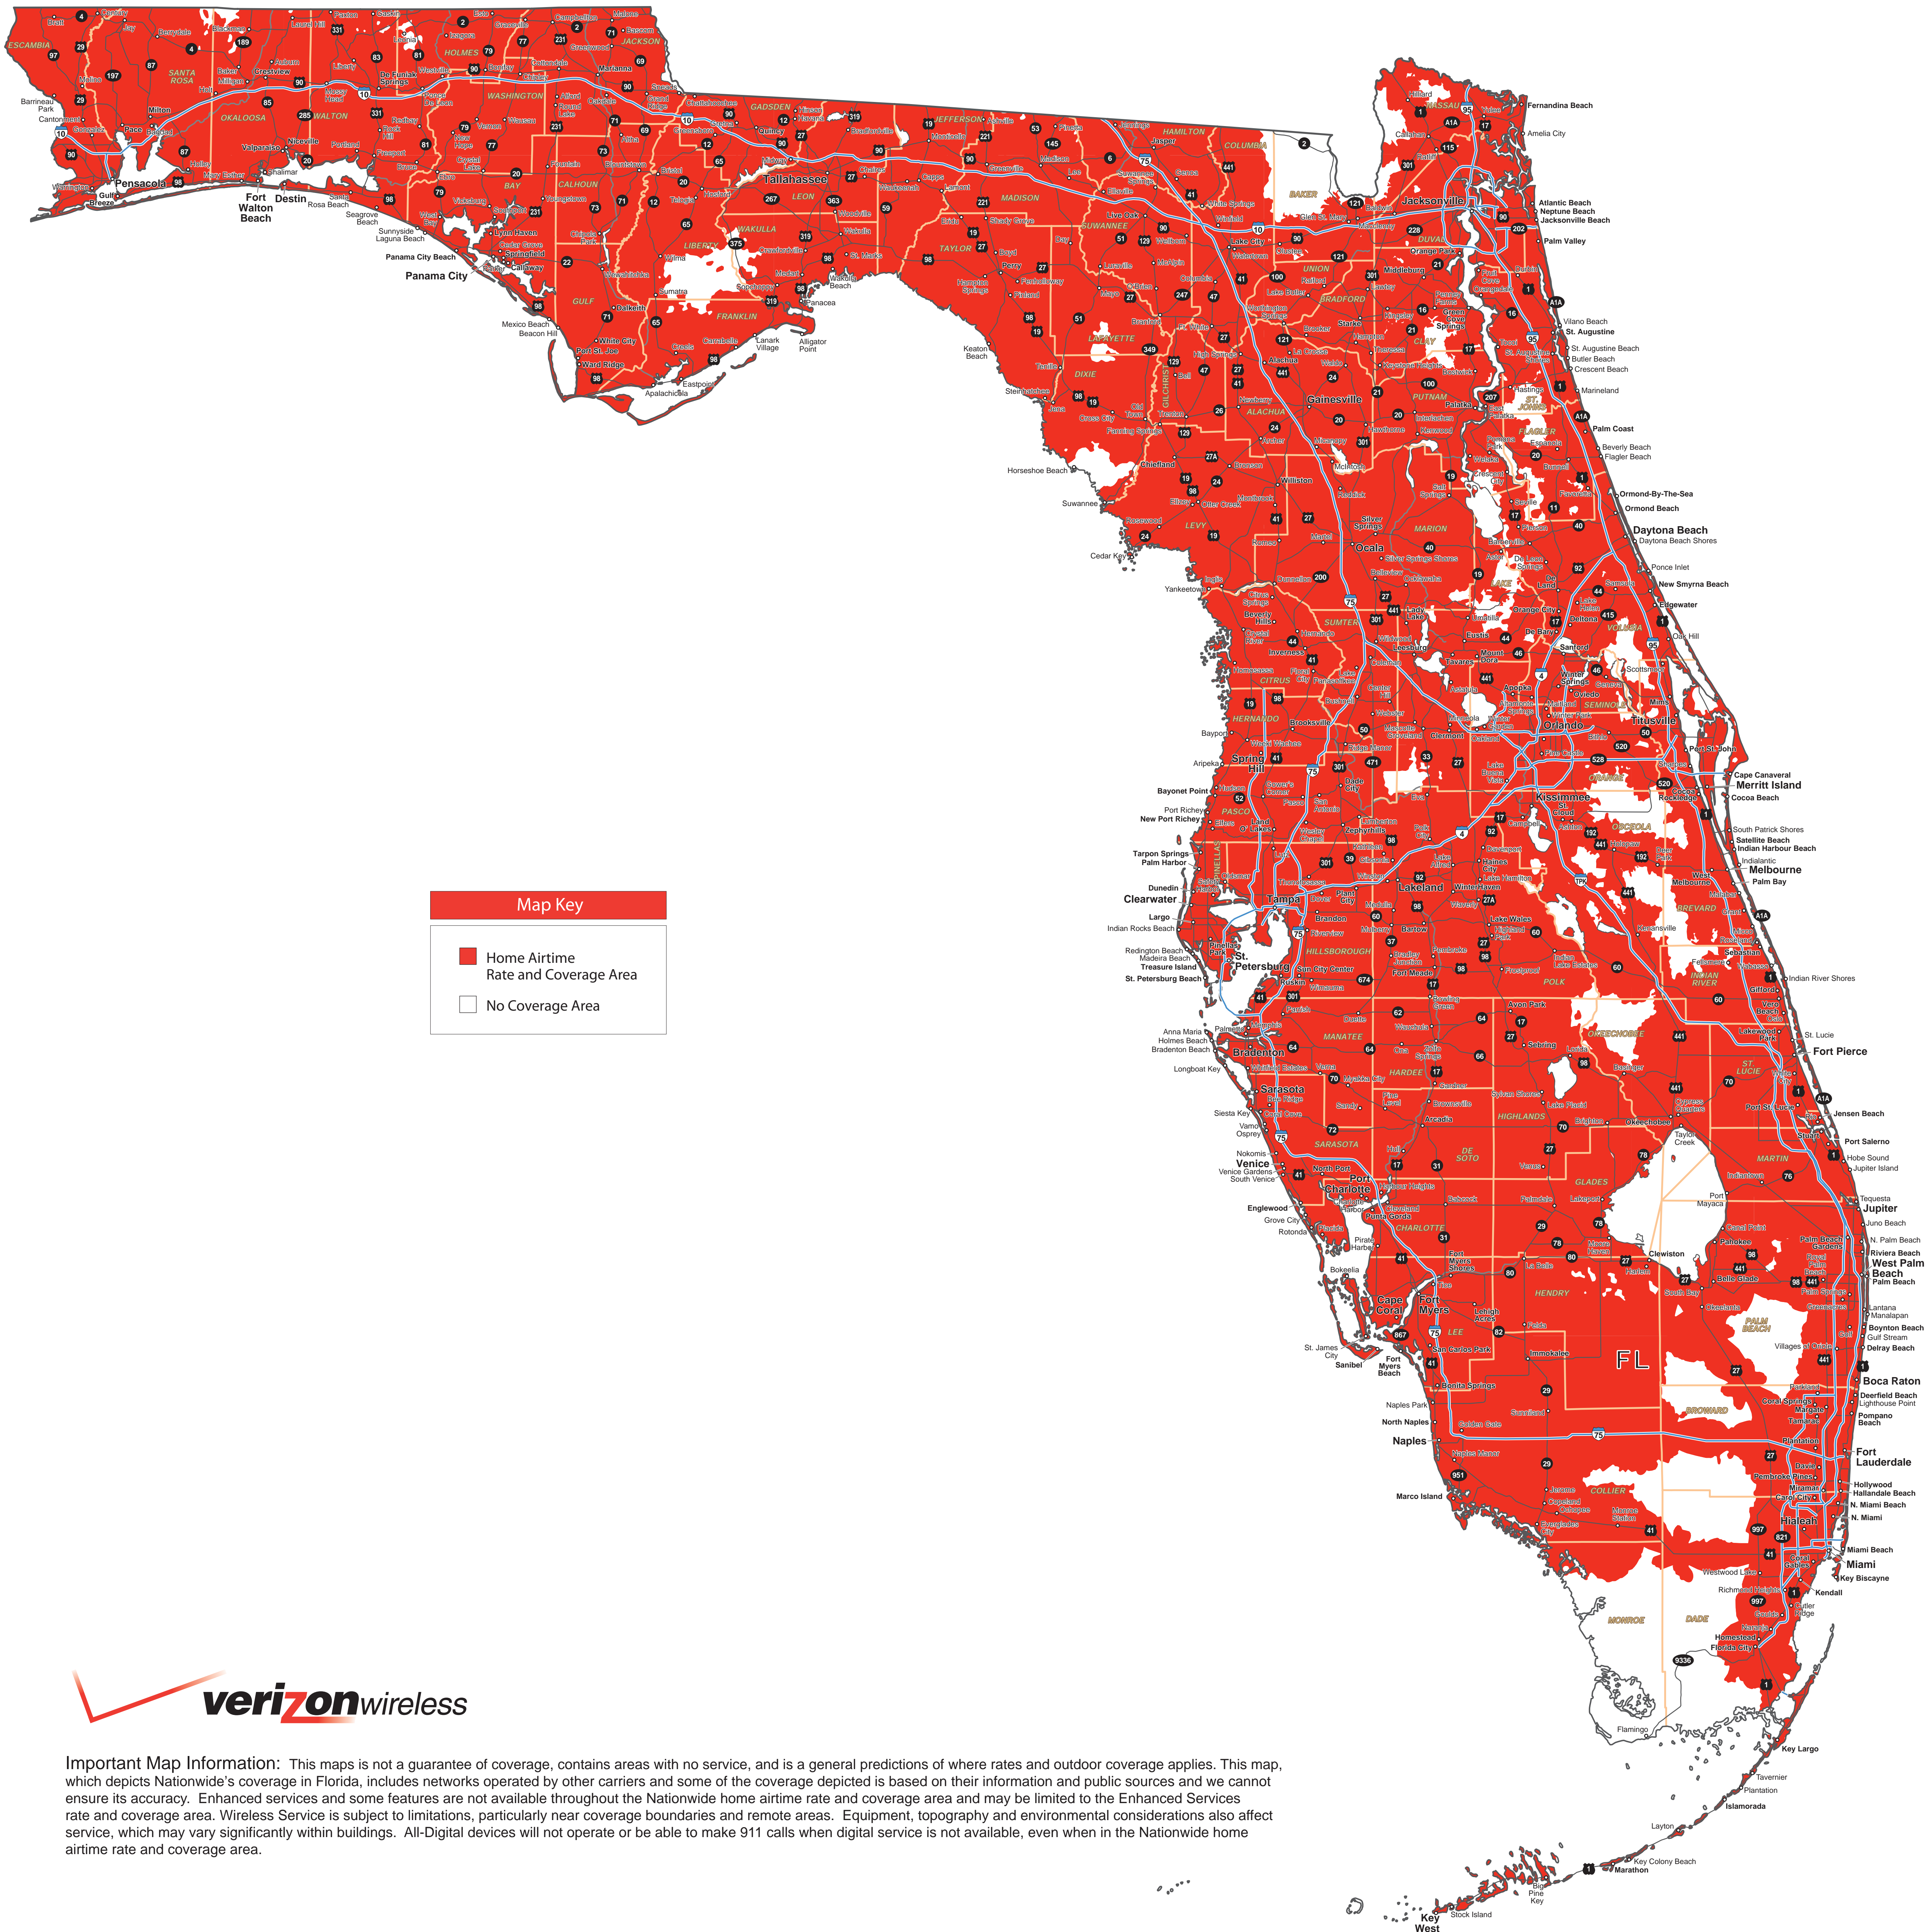

Home Airtime Rate and Coverage Area Florida Map

Important Map Information: This map is not a guarantee of coverage, contains areas with no service, and is a general prediction of where rates and outdoor coverage applies. This map, which depicts Nationwide's coverage in Florida, includes networks operated by other carriers and some of the coverage depicted is based on their information and public sources and we cannot ensure its accuracy. Enhanced services and some features are not available throughout the Nationwide home airtime rate and coverage area and may be limited to the Enhanced Services rate and coverage area. Wireless Service is subject to limitations, particularly near coverage boundaries and remote areas. Equipment, topography and environmental considerations also affect service, which may vary significantly within buildings. All-Digital devices will not operate or be able to make 911 calls when digital service is not available, even when in the Nationwide home airtime rate and coverage area.